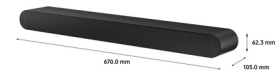

[Samsung HW-S50B/XU soundbar speaker Grey 3.0 channels 140 W:](#)

Sounds as beautiful as it looks. Designed to enhance your sound from anywhere in the room.

Samsung S50B 3.0ch Lifestyle all-in-one Soundbar in Dark Grey. Designed to fill your space with sound through its dedicated built-in in centre speaker and 3D surround sound through Virtual DTS:X. This soundbar will also complement your space from anywhere in the room with simplistic premium design. The Samsung S50B not only looks beautiful but it also takes your TV sound to the next level. Samsung Q-Symphony sound takes Samsung TV* sound to new heights. Simple set up so you can unbox and play your music, movies and more. Also featuring Music Mode, Bluetooth Multi-connect for seamless phone pairing, Tap Sound, Bluetooth TV Connection, HDMI input and you get a wall mount included. * Samsung's 2021 & 2022 8K and 4K TV

Audio		Ports & interfaces	
Audio output channels *	3.0 channels	Connectivity technology *	Wired & Wireless
RMS rated power *	140 W	Bluetooth *	✓
Audio decoders	DTS 5.1, DTS Virtual:X, Dolby Digital Plus	Bluetooth version	4.2
Audio Return Channel (ARC)	✓	Wi-Fi *	✓
Enhanced Audio Return Channel (eARC)	✓	HDMI ports quantity *	1
Game mode	✓	Number of HDMI outputs	1
Front speakers RMS power	120 W	USB port	✗
Center speaker RMS power	20 W		
Soundbar speaker		Power	
Soundbar speaker RMS power *	140 W	Soundbar power consumption	25 W
Number of speakers	5	Power consumption (standby)	0.5 W
Subwoofer		Weight & dimensions	
Subwoofer included *	✗	Width	670 mm
		Depth	105 mm
		Height	62.3 mm
		Soundbar weight	2.4 kg
Features		Packaging data	
Product colour *	Grey	Package width	935 mm
USB direct playback	✗	Package depth	156 mm
Apple AirPlay 2 support	✗	Package height	120 mm
Spotify Connect	✗	Package weight	3.6 kg
Night mode	✓		
Wall mountable *	✓	Packaging content	
Country of origin	Vietnam	Wall mounting kit	✓
		Remote control included	✓
		Quick start guide	✓